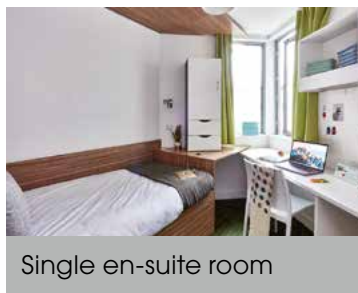

THE CURVE

LONDON NEST RECOMMENDS GREAT LOCATION AND FANTASTIC VALUE

Single en-suite room

Single studio room

EAST LONDON: ZONE 1

Located in the heart of East London, The Curve offers a range of en-suite and studio rooms. The Curve's on-site facilities include a gym, a games room, two communal areas with TVs, comfortable sofas, a quiet study room, a laundry room and a brand new cafe. There are excellent transport links for students to travel with ease around London.

PERFECT FOR STUDENTS OF:

- Central Film School
- Coventry University London Campus
- Queen Mary

FACILITIES & AMENITIES

Weekly cleaning

Bed linen

2 TV rooms

Café on-site

Games room