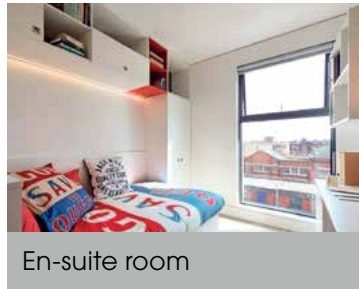

## LONDON NEST RECOMMENDS EXCELLENT LOCATION - ICONIC LONDON LANDMARKS

En-suite room

## CENTRAL LONDON: ZONE 1

Spring Mews offers single en-suite rooms and stunning facilities like an indoor swimming pool, communal area with a cool replica of an Underground train carriage and a colourful London-themed social area. Students are also provided with a communal kitchen and a lounge.