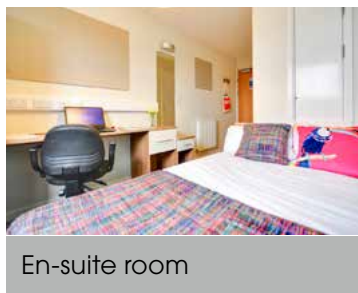

AXO ISLINGTON

LONDON NEST RECOMMENDS

LONDON METROPOLITAN UNIVERSITY & KING'S CROSS

En-suite room

NORTH LONDON: ZONE 2

The residence provides spacious en-suite rooms with plenty of storage space and study areas. Close to Holloway Road and Archway Underground stations, residents can get to and from university with ease.

PERFECT FOR STUDENTS OF:

- London Metropolitan University
- London School of Economics
- Central Saint Martins

FACILITIES & AMENITIES

Free WiFi

Communal area

Large beds

Laundrette on-site

24-hour CCTV