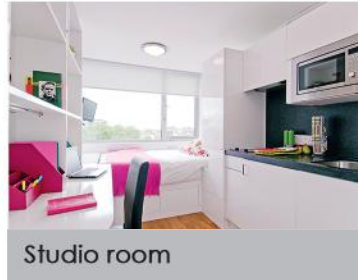

LIGHTFOOT HALL CHELSEA

LONDON NEST RECOMMENDS LOCATION, LOCATION, LOCATION

CENTRAL LONDON: ZONE 1

Lightfoot Hall residence is located in the heart of Chelsea, which is frequently televised due to its fashionable locations, bars and boutiques. The twin en-suite rooms have a TV, a fridge freezer and a microwave. There are two large common rooms, a laundry facility, and a large communal kitchen with sinks, hobs, ovens and cabinets.