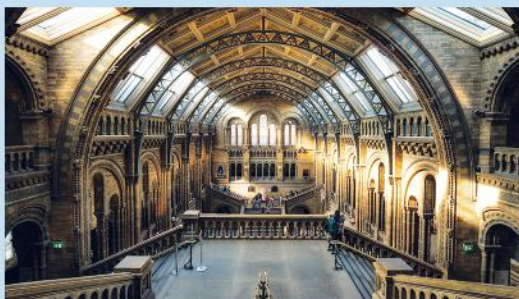

LOCAL AREA

Natural History Museum: Seek an adventure back in time with dinosaurs