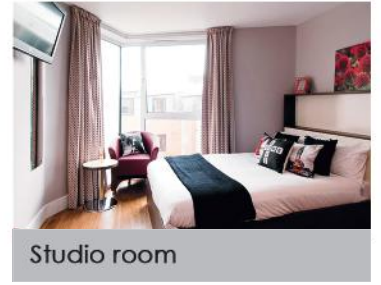

HAWLEY CRESCENT

LONDON NEST RECOMMENDS URBAN VIBES IN CAMDEN TOWN

CENTRAL LONDON: ZONE 2

Hawley Crescent is any student's dream accommodation. It is a newly refurbished student residence located in the heart of the popular Camden Town. The rooms are contemporary, stylish and consist of large and luxurious beds, en-suite bathrooms, you have a TV in your room, a private kitchen area, sky lounge area and a rooftop terrace with a beautiful view of London.

FACILITIES & AMENITIES

Weekly cleaning

Free WiFi

Large beds

Sky TV in lounge

Private kitchen

Bike storage

LOCAL AREA