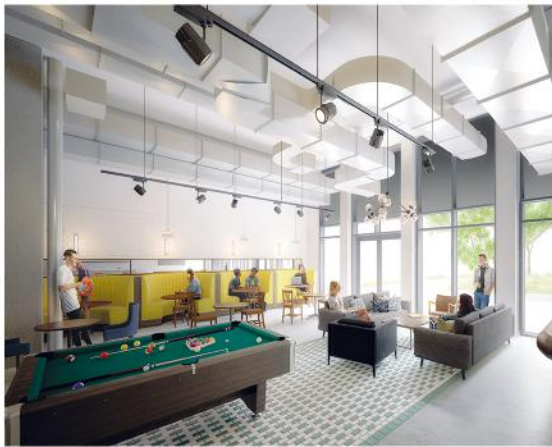

CHAPTER WHITE CITY

LONDON NEST RECOMMENDS

EASY ACCESS TO ANYWHERE IN LONDON

WEST LONDON: ZONE 2

Chapter White City is a brand-new and exciting property based in West London and consists of both fun and useful facilities. These include a study area, a gym, and a social space. They offer a fantastic range of bronze, silver, gold and platinum studios, which are easily adaptable to your budget.

It is an easy 20-minute journey from Chapter White City to the popular White City Westfield Shopping Centre where you can enjoy many shopping malls and restaurants.

FACILITIES & AMENITIES

-  Weekly cleaning
-  Study area
-  Laundrette on-site
-  Gym on-site
-  Social events
-  24-hour reception